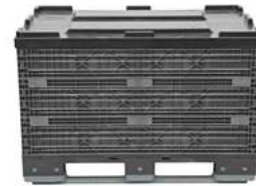

VARIO BOX 1208

4,000 kg

1,600 kg

1,000 kg

External dimensions:
1200 x 800 x 760 mm (3 attachments)

Internal dimensions:
752 x 1152 x 600 mm (3 attachments)