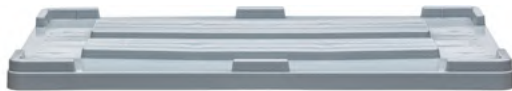

Lid FIDUS Big Box 1208

1215 x 815 x 75 mm 5.6 kg

KEY

- Packaging unit
- Volume
- Max. upload
- External dimensions
- Net weight

All boxes also available with 2 runners!