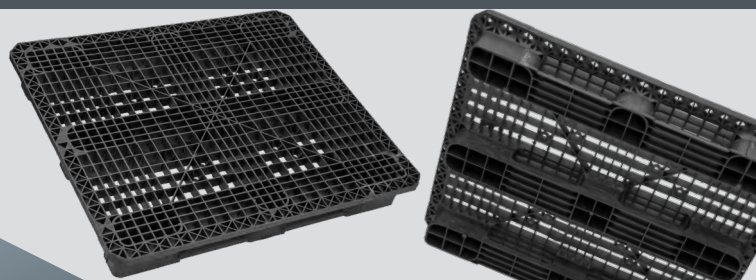

FIDUS HEAVY 1311 3R

Belastung statisch

Static load

7000 kg

Belastung dynamisch

Dynamic load

2000 kg

Belastung Hochregal

High rack load

1000 kg

Maße

Dimensions

1300 x 1100 x 160 mm

Gewicht

Weight

20 kg

Material

Material

recyceltes PP

recycled PP

Farbe

Color

schwarz

black

Optionen

Options

-

Artikelnr. | *article nr.* 15175

purus-pallets.com

info@purus-pallets.com

heavy-1311-3R_2021

Änderungen und Irrtümer vorbehalten.

PURUS®
PLASTICS