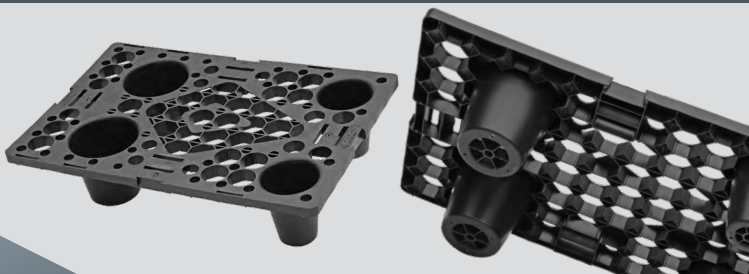

FIDUS LIGHT 604

Belastung statisch

Static load

150 kg

Belastung dynamisch

Dynamic load

75 kg

Belastung Hochregal

High rack load

-

Maße

Dimensions

600 x 400 x 125 mm

Gewicht

Weight

1,1 kg

Material

Material

recyceltes PE-PP

recycled PE-PP

Farbe

Color

schwarz

black

Optionen

Options

in recyceltem PO erhältlich

available in recycled PO

Artikelnr. | *article nr.* 10042

purus-pallets.com

info@purus-pallets.com

light-604_2021

Änderungen und Irrtümer vorbehalten.

PURUS®
PLASTICS